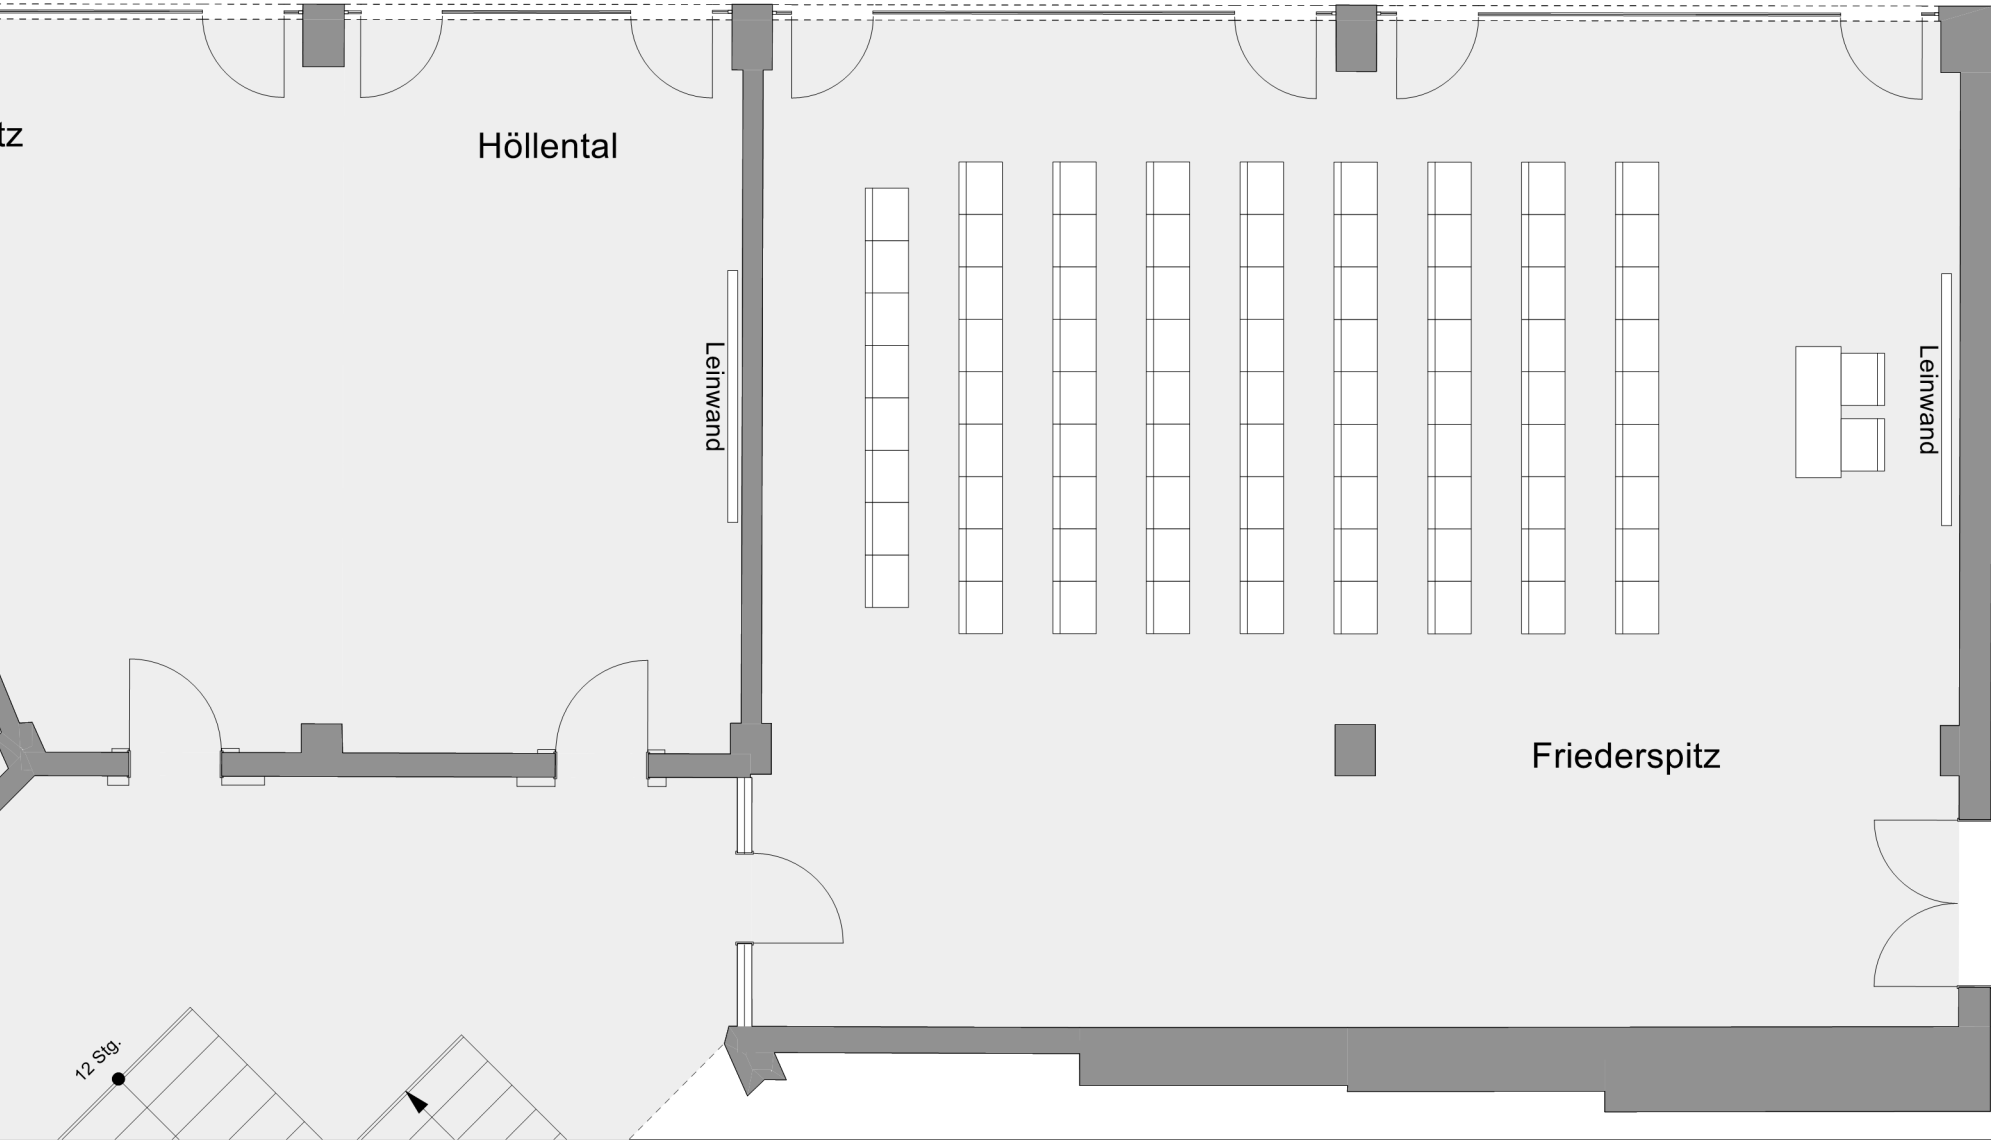

**HOTEL AM BADERSEE**  
ZUGSPITZDORF GRAINAU

**Floor:**  
Floor 1

**Room:**  
Friederspitz

**Setup:**  
Row seating

**Persons:**  
80 Persons

Dream away, breathe in the atmosphere, be inspired and indulge your senses.  
Welcome to Hotel am Badersee.